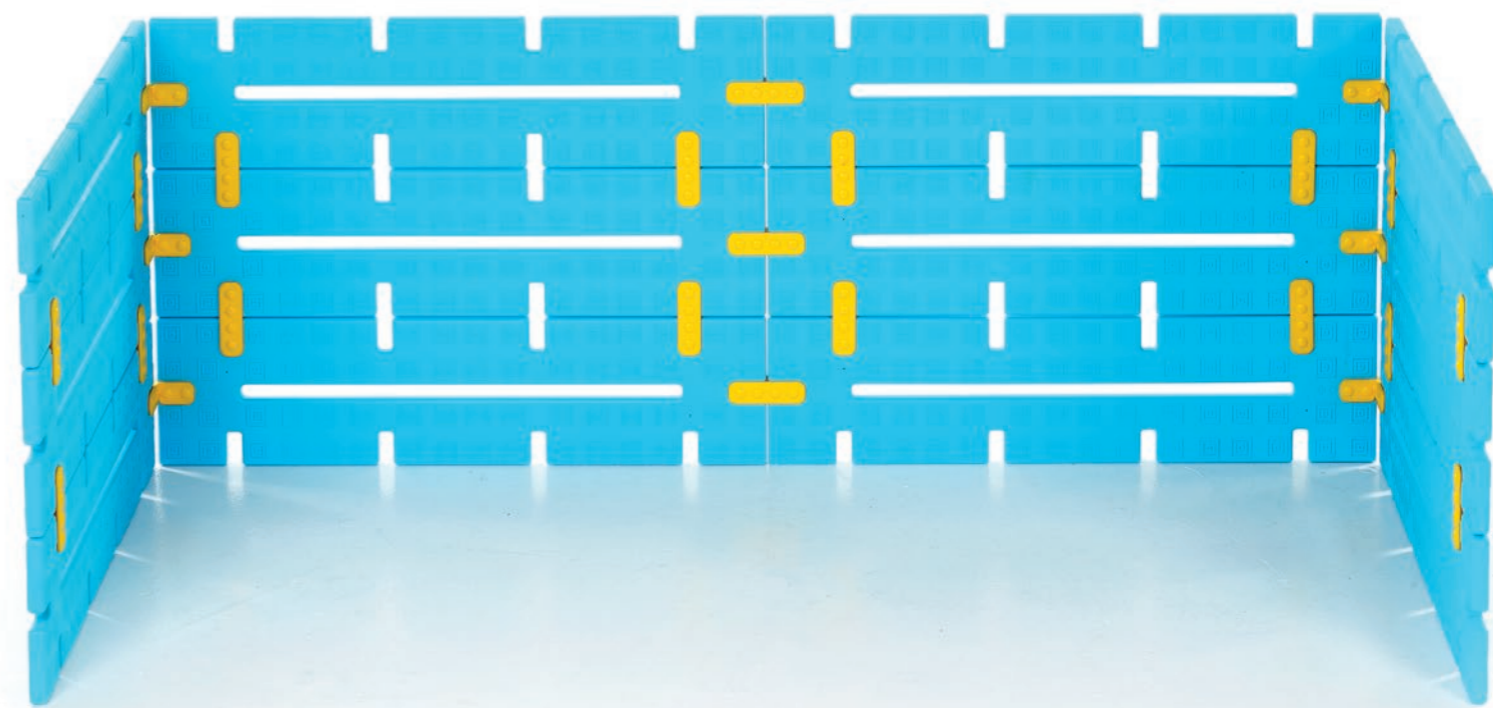

Large Bird Hide

x5

1

2

Contents

- 
36
Large Connectors
- 
8
Beams
- 
48
Connectors
- 
32
Flexi Connectors
- 
28
Beams

- ▶ Ideal for building larger constructions.
- ▶ Pieces are easy to join together.
- ▶ Open-ended and fun.
- ▶ Use indoors or outdoors.
- ▶ Encourages imaginative role play.
- ▶ Made from super durable HDPE.

4

5

Cruise Liner

x6

1

2

3

4

Large Den

1

x4

2

3

4