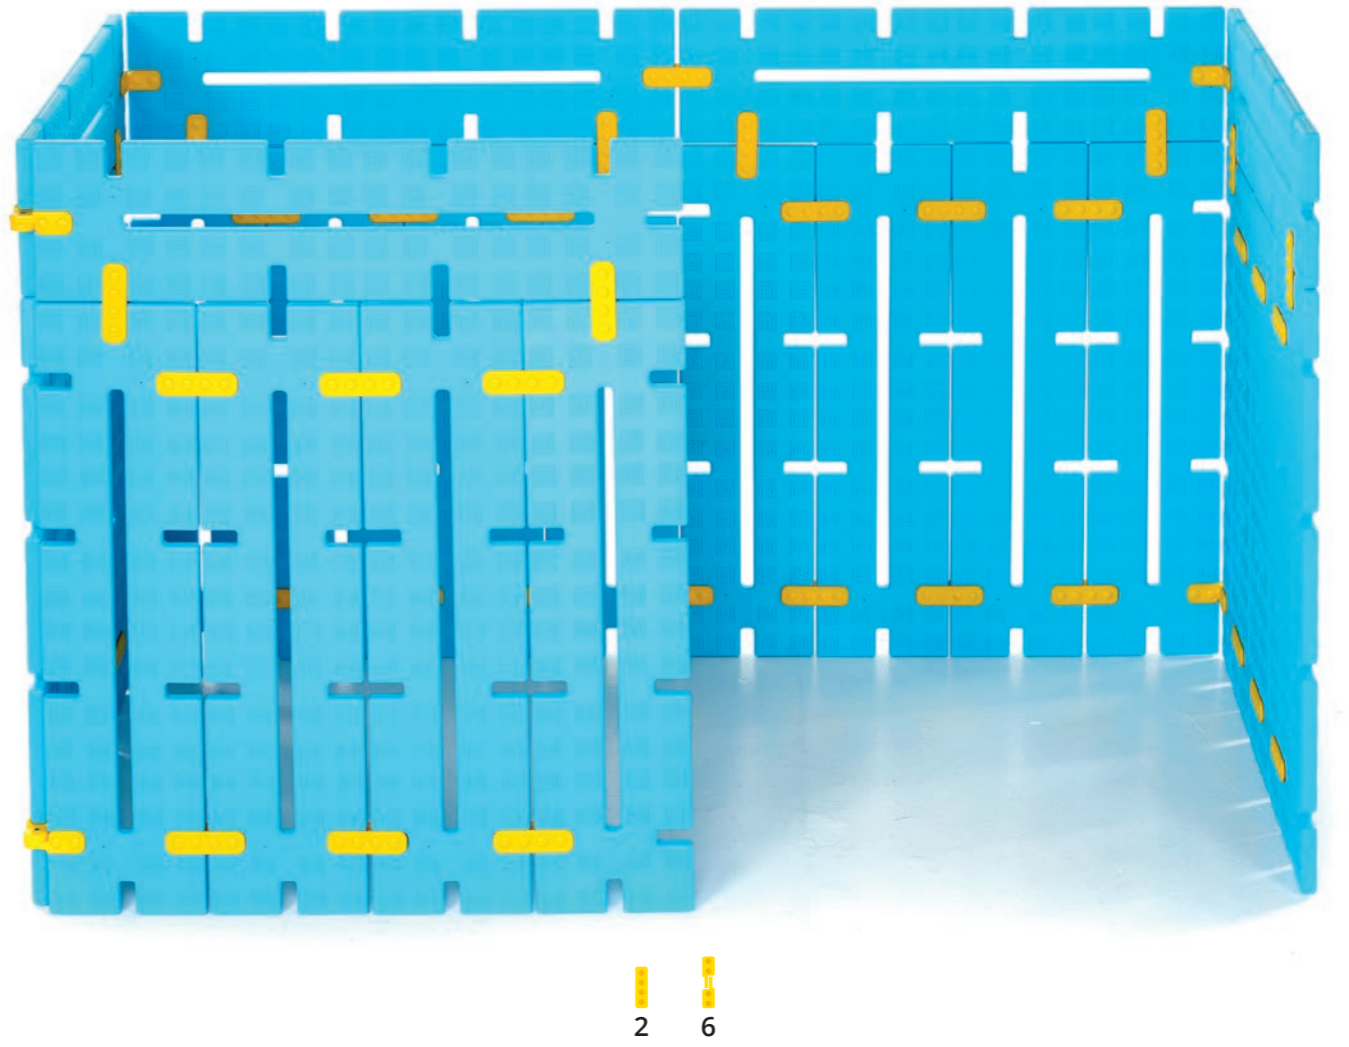

Large Bird Hide

x5

1

2

Contents

- 
36
Large Connectors
- 
8
Beams
- 
48
Connectors
- 
32
Flexi Connectors
- 
28
Beams

- ▶ Ideal for building larger constructions.
- ▶ Pieces are easy to join together.
- ▶ Open-ended and fun.
- ▶ Use indoors or outdoors.
- ▶ Encourages imaginative role play.
- ▶ Made from super durable HDPE.

3

x1

4

Large House

1

x7

2

3

Large Den

1

x4

2

3

4