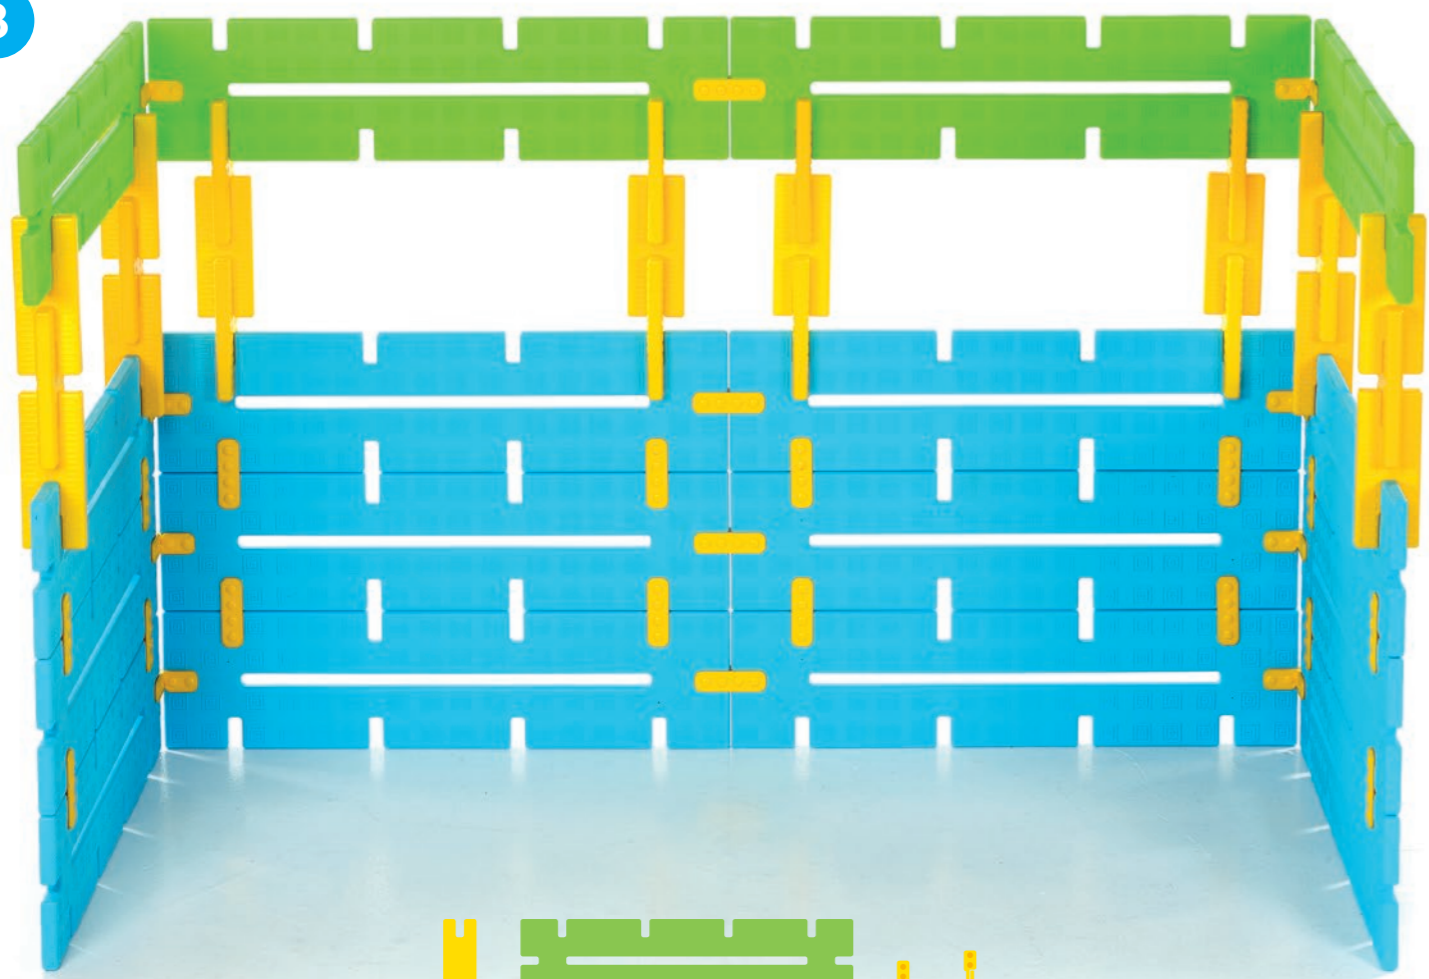

Large Bird Hide

x5

1

2

Contents

- 
36
Large Connectors
- 
8
Beams
- 
48
Connectors
- 
32
Flexi Connectors
- 
28
Beams

- ▶ Ideal for building larger constructions.
- ▶ Pieces are easy to join together.
- ▶ Open-ended and fun.
- ▶ Use indoors or outdoors.
- ▶ Encourages imaginative role play.
- ▶ Made from super durable HDPE.

Large Den

1

x4

2

3

4