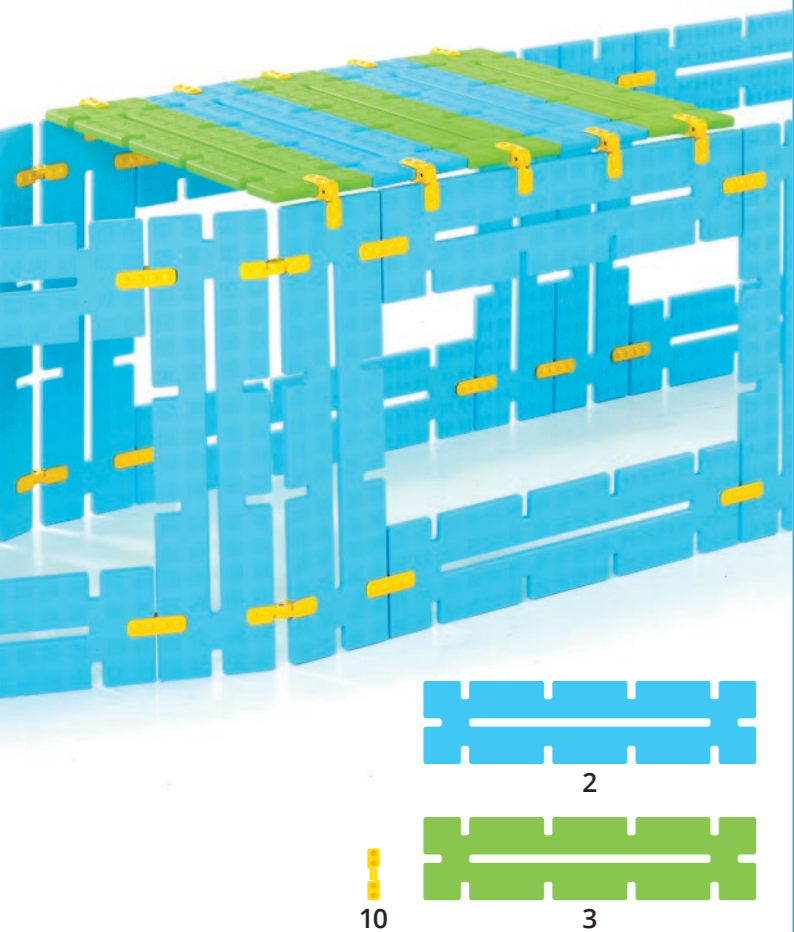

Large Bird Hide

x5

1

2

Contents

- 
36
Large Connectors
- 
8
Beams
- 
48
Connectors
- 
32
Flexi Connectors
- 
28
Beams

- ▶ Ideal for building larger constructions.
- ▶ Pieces are easy to join together.
- ▶ Open-ended and fun.
- ▶ Use indoors or outdoors.
- ▶ Encourages imaginative role play.
- ▶ Made from super durable HDPE.

3

x1

4

Large House

1

x7

2

3

4

5

Cruise Liner

x6

1

2

3

4

Large Den

1

x4

2

3

4